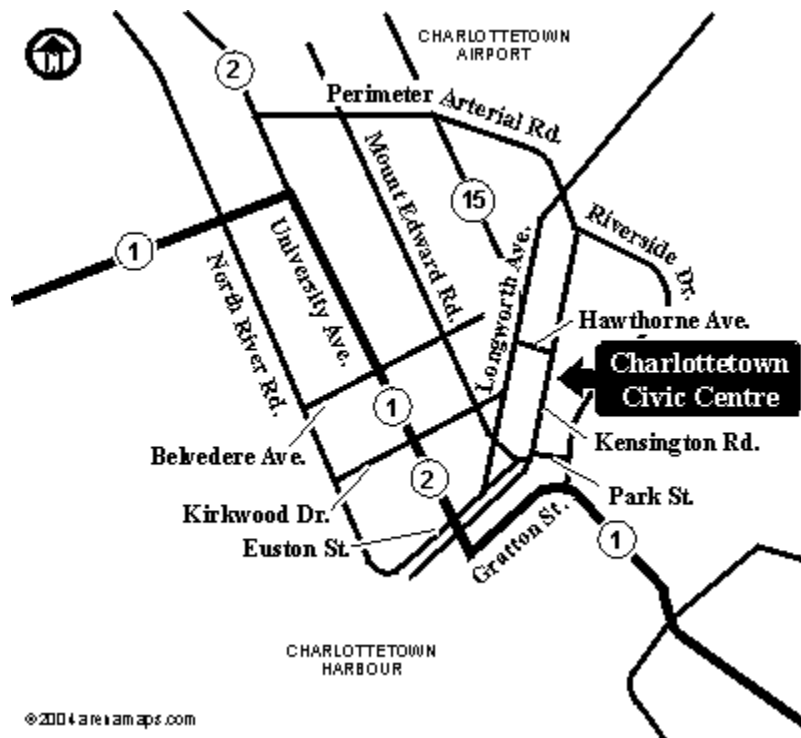

Cody Banks Arena (Sherwood Sportsplex)

58 Maple Ave.
Sherwood (Charlottetown), PE C1A6E7
902-894-8422

Driving Instructions:

From Hwy-1: Hwy-1 to University Ave. (in Sherwood). Right on University Ave. to Belvedere Ave. Left on Belvedere Ave. to Maple Ave. Left on Maple and arena is on the right, just past Jupiter Dr. (Directions by Cody Banks Arena - Sherwood Sportsplex)

Charlottetown Civic Centre

(Home of the P.E.I. Rocket)
46 Kensington Rd.
Charlottetown, PE C1A5H7
902-629-6600

Driving Instructions:

From Hwy-1 Southbound: South on Hwy-1 to University Ave./Hwy-1. South on University Ave./Hwy-1 to Euston St. Left on Euston St., then take a slight left onto Longworth Ave./St. Peters Rd. Follow Longworth Ave./St. Peters Rd. to Hawthorne Ave. Right on Hawthorne to Kensington Rd. Right on Kensington and arena will be on the left.

CARI Complex (MacLauchlan Arena)

(University of Prince Edward Island)
Perimeter Rd.
Charlottetown, PE C1A4P3
902-566-0627

Driving Instructions:

From Hwy-1: Hwy-1 to University Ave. South on University Ave./Hwy-1 to University of Prince Edward Island (on left, just before Belvedere Ave.). Left into campus and another left onto Perimeter Rd. Follow Perimeter Rd as it turns right and University of Prince Edward Island Arena will be on the right.