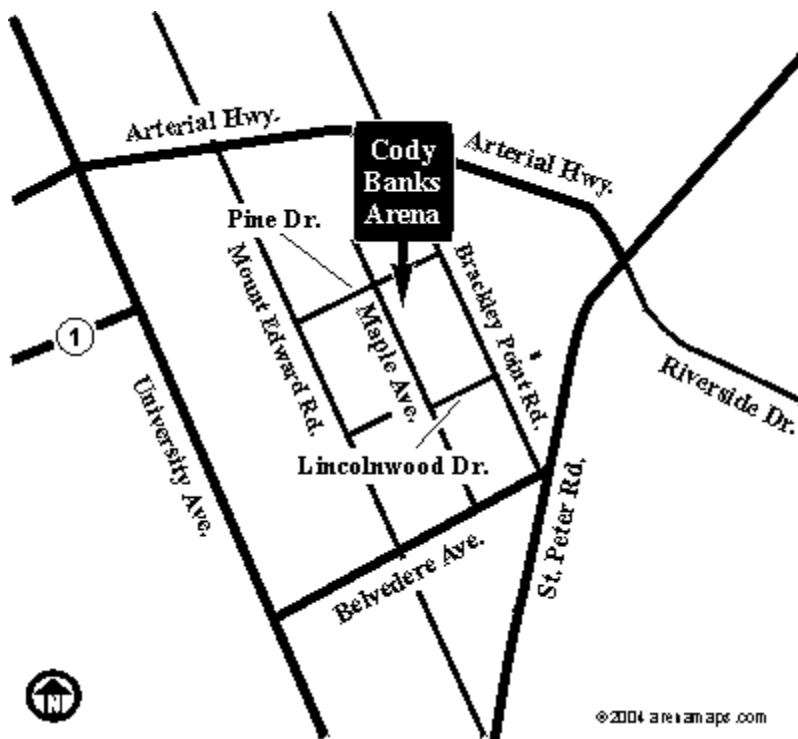

Cody Banks Arena (Sherwood Sportsplex)

58 Maple Ave.
Sherwood (Charlottetown), PE C1A6E7
902-894-8422

Driving Instructions:

From Hwy-1: Hwy-1 to University Ave. (in Sherwood). Right on University Ave. to Belvedere Ave. Left on Belvedere Ave. to Maple Ave. Left on Maple and arena is on the right, just past Jupiter Dr. (Directions by Cody Banks Arena - Sherwood Sportsplex)

Charlottetown Civic Centre

(Home of the P.E.I. Rocket)
46 Kensington Rd.
Charlottetown, PE C1A5H7
902-629-6600

Driving Instructions:

From Hwy-1 Southbound: South on Hwy-1 to University Ave./Hwy-1. South on University Ave./Hwy-1 to Euston St. Left on Euston St., then take a slight left onto Longworth Ave./St. Peters Rd. Follow Longworth Ave./St. Peters Rd. to Hawthorne Ave. Right on Hawthorne to Kensington Rd. Right on Kensington and arena will be on the left.

CARI Complex (MacLauchlan Arena)

(University of Prince Edward Island)
Perimeter Rd.
Charlottetown, PE C1A4P3
902-566-0627

Driving Instructions:

From Hwy-1: Hwy-1 to University Ave. South on University Ave./Hwy-1 to University of Prince Edward Island (on left, just before Belvedere Ave.). Left into campus and another left onto Perimeter Rd. Follow Perimeter Rd as it turns right and University of Prince Edward Island Arena will be on the right.