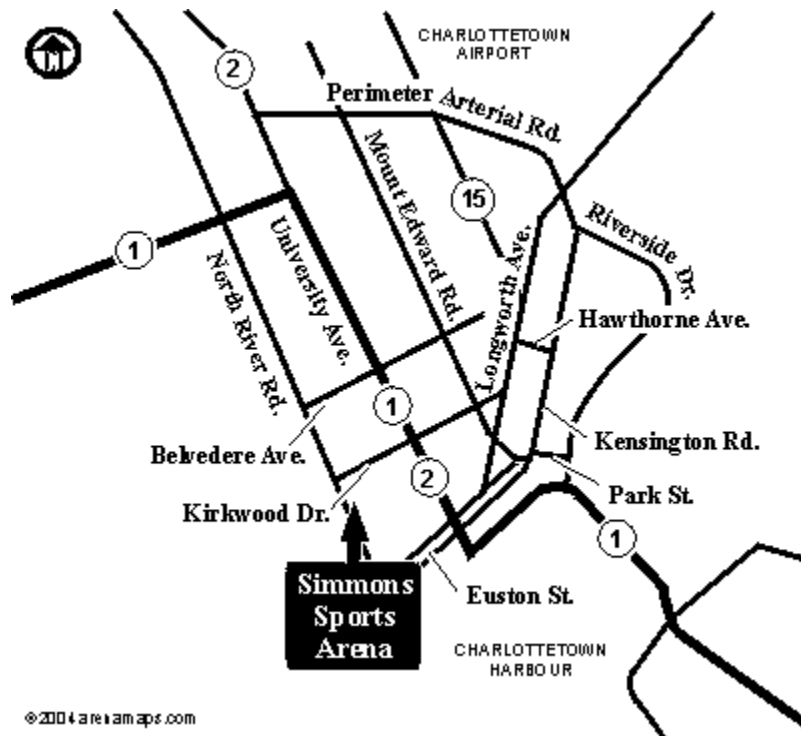

Simmons Sports Arena

170 North River Rd.
Charlottetown, PE C1E1R3
902-894-8247

Driving Instructions:

From Hwy-1: Hwy-1 to North River Rd. South on North River Rd. and Simmons Sports Arena will be on the left, past Riverview Dr.