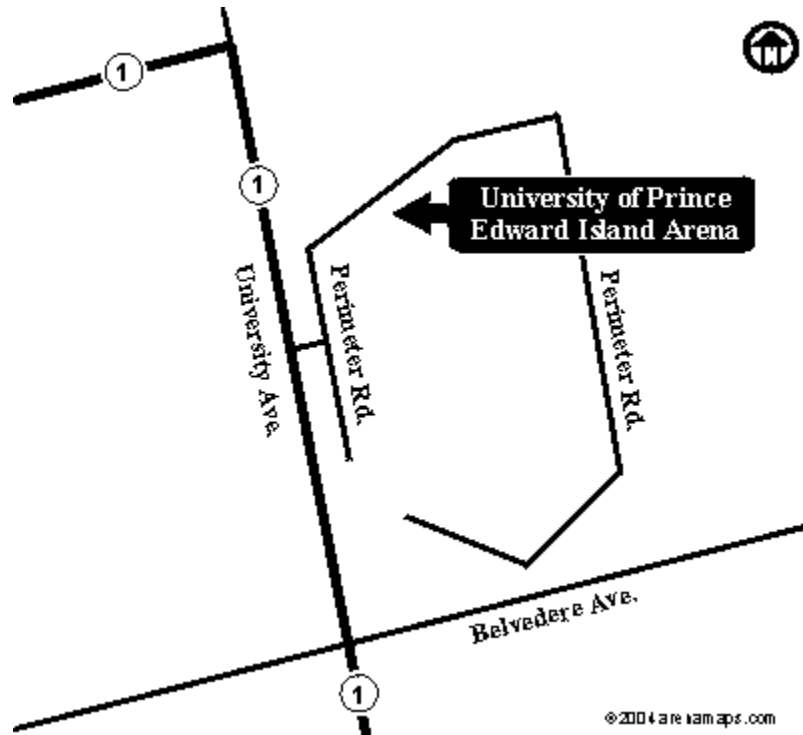

Cody Banks Arena (Sherwood Sportsplex)

58 Maple Ave.
Sherwood (Charlottetown), PE C1A6E7
902-894-8422

Driving Instructions:

From Hwy-1: Hwy-1 to University Ave. (in Sherwood). Right on University Ave. to Belvedere Ave. Left on Belvedere Ave. to Maple Ave. Left on Maple and arena is on the right, just past Jupiter Dr. (Directions by Cody Banks Arena - Sherwood Sportsplex)

Charlottetown Civic Centre

(Home of the P.E.I. Rocket)
46 Kensington Rd.
Charlottetown, PE C1A5H7
902-629-6600

Driving Instructions:

From Hwy-1 Southbound: South on Hwy-1 to University Ave./Hwy-1. South on University Ave./Hwy-1 to Euston St. Left on Euston St., then take a slight left onto Longworth Ave./St. Peters Rd. Follow Longworth Ave./St. Peters Rd. to Hawthorne Ave. Right on Hawthorne to Kensington Rd. Right on Kensington and arena will be on the left.

CARI Complex (MacLauchlan Arena)

(University of Prince Edward Island)
Perimeter Rd.
Charlottetown, PE C1A4P3
902-566-0627

Driving Instructions:

From Hwy-1: Hwy-1 to University Ave. South on University Ave./Hwy-1 to University of Prince Edward Island (on left, just before Belvedere Ave.). Left into campus and another left onto Perimeter Rd. Follow Perimeter Rd as it turns right and University of Prince Edward Island Arena will be on the right.